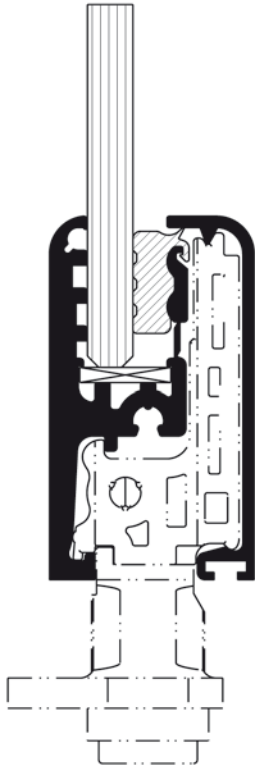

Glass sealing horizontal

Glass sealing vertical

Glass thickness	Sealing
6 mm	25-25-07-x
8 mm	25-25-08-x
10 mm	./.

Glass thickness	Sealing
6 mm	25-0-1005-x
8 mm	25-0-1004-x
10 mm	./.